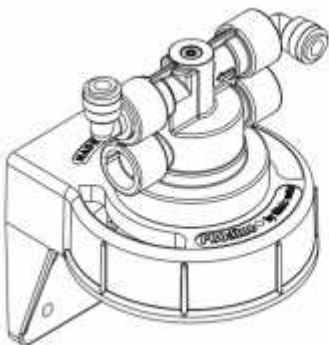

With the 5 microns Carbon Block filter, **Blue** guarantees you finely filtered and dechlorinated Water.

The reduction of organic compounds also guarantees you clean Water

Features

-  **PROFINE® BLUE** reduces turbidity, chlorine content, off-tastes and odors
-  It has a filter rating of 5 microns
-  It is a quick-connect cartridge produced with extruded carbon block filtration in compliance with EU Directive 98/83/EC
-  For use in process systems and/or household appliance.
-  The filter meets the drinking water standards
-  Upright or horizontal installation

Dimensions

External diameter: 87.4 mm

Small cartridge height: 269 mm

Medium cartridge height: 384 mm

Large cartridge height: 529 mm

A.P.Laquaforce Services Ltd

Agathonos 9, Ypsonas - Limassol

T: 7777 2782 – F:+357 25755540