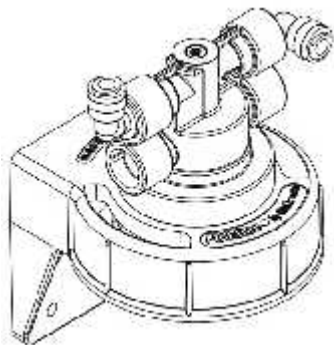

Dimensions

- External diameter:** 87.4 mm
- Small cartridge height:** 269 mm
- Medium cartridge height:** 384 mm
- Large cartridge height:** 529 mm

A.P.Laquaforce Services Ltd

Agathonos 9, Ypsonas – Limassol
T: 7777 2782 – F:+357 25755540