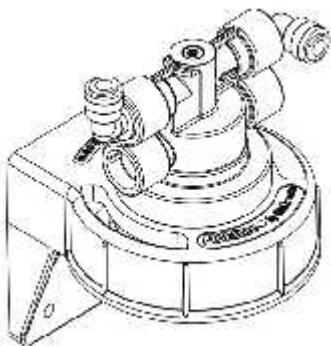

Dimensions

External diameter: 87.4 mm

Small cartridge height: 269 mm

Medium cartridge height: 384 mm

Large cartridge height: 529 mm

A.P.Laquaforce Services Ltd

Agathonos 9, Ypsonas – Limassol

T: 7777 2782 – F:+357 25755540